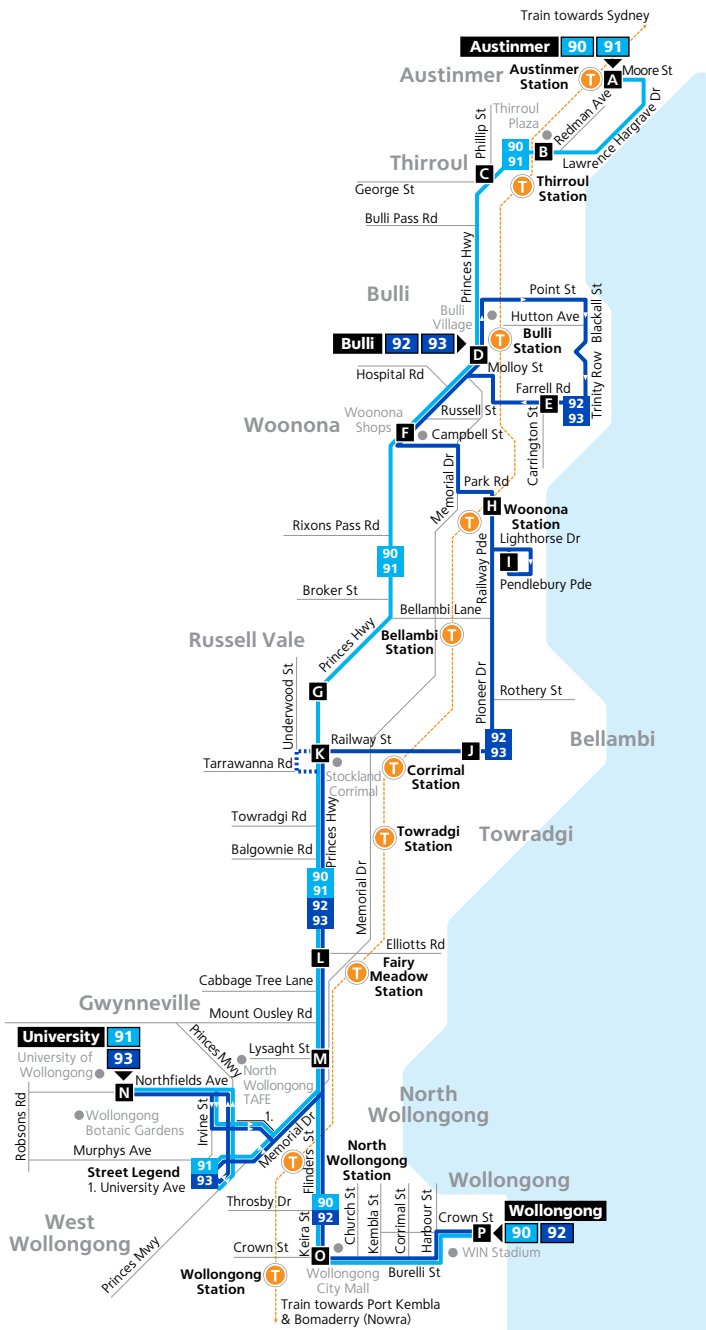

Routes 90, 91, 92, 93

Legend

- Bus route
- A Timing point
- 90 Bus route number
- T Train line/station