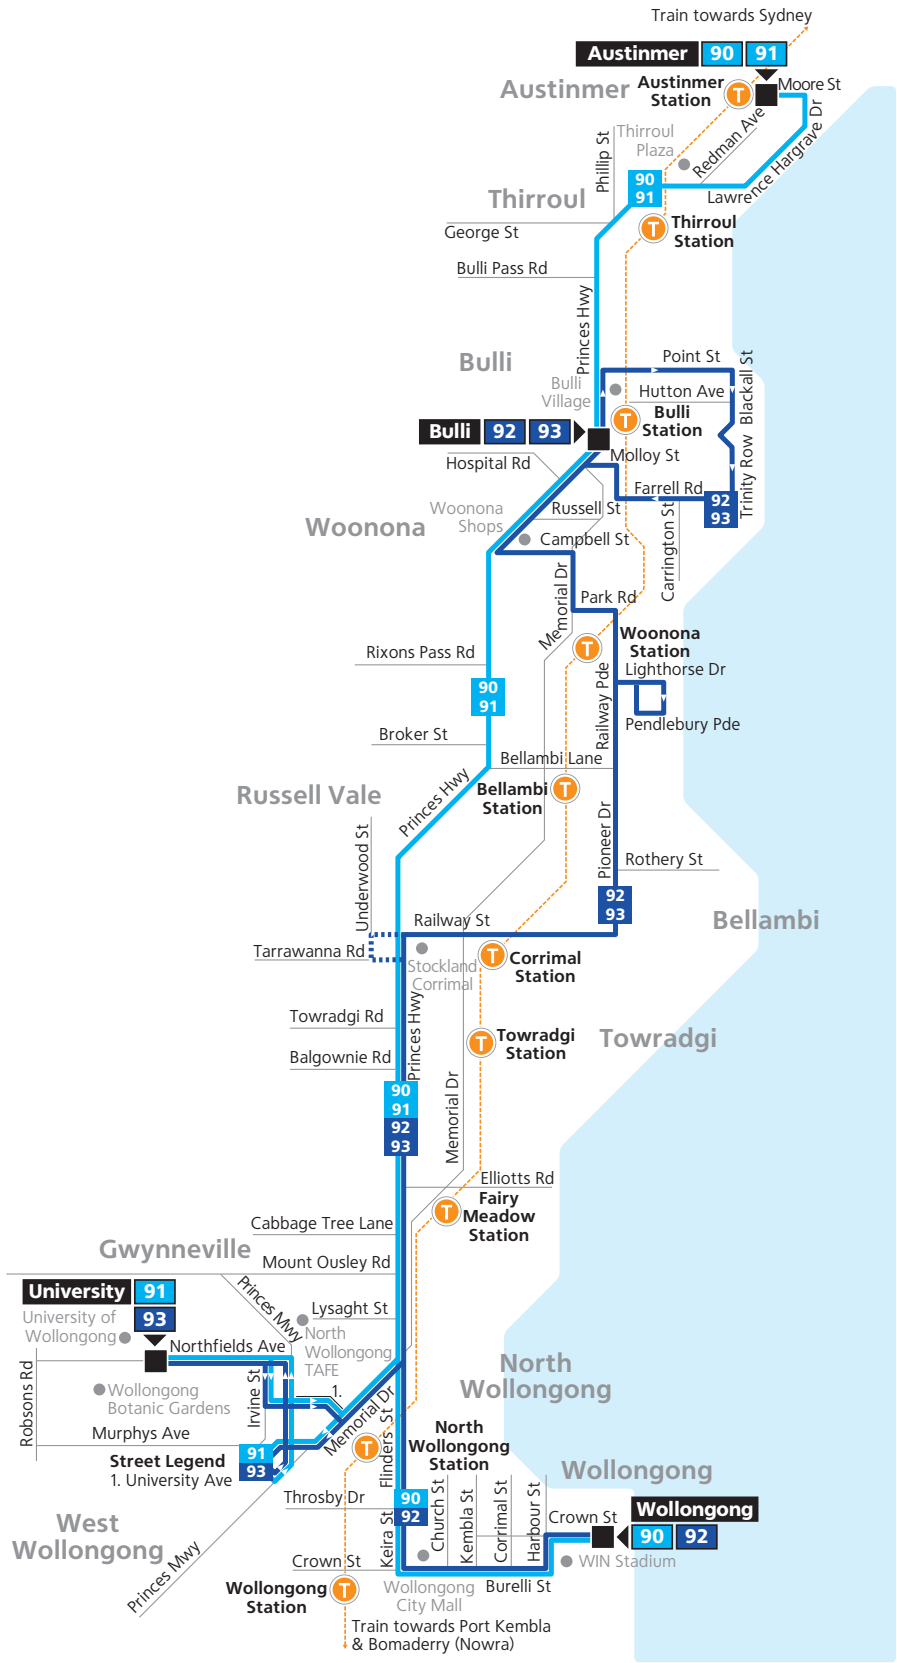

Routes 90, 91, 92, 93

1. **Legend**
2. Bus route
   - 90 Bus route number
   - Bus route start/finish
   - T Train line/station

North
Diagrammatic Map
Not to Scale

transportnsw.info