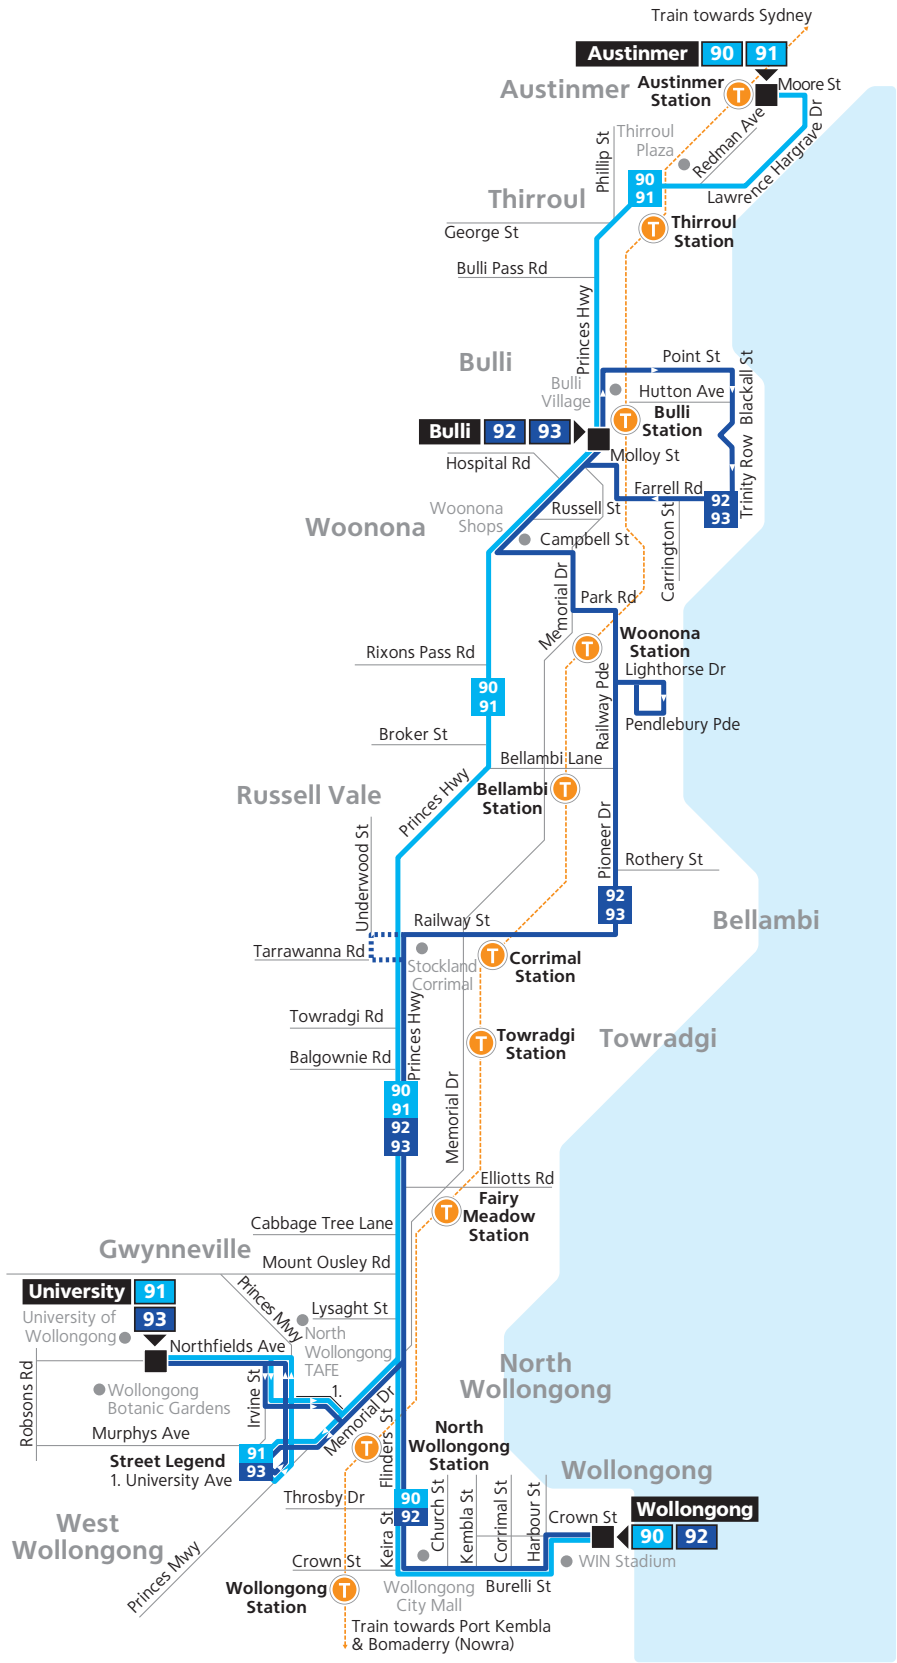

Routes 90, 91, 92, 93

Legend
— Bus route
90 Bus route number
■ Bus route start/finish
T Train line/station

Diagrammatic Map
Not to Scale

transportnsw.info