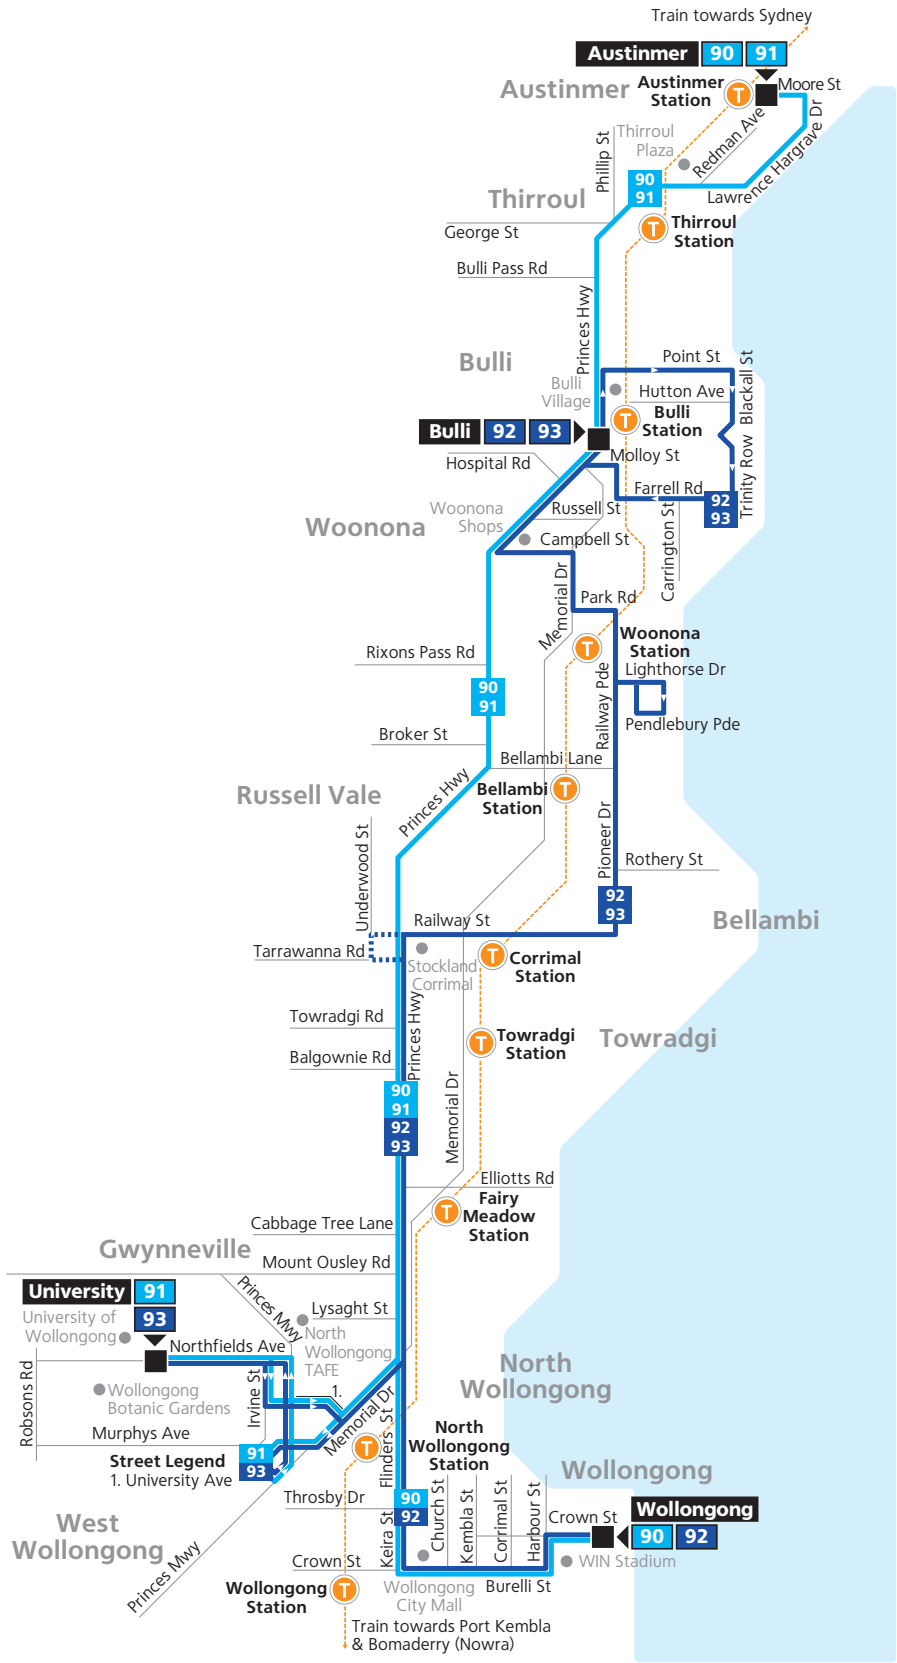

Routes 90, 91, 92, 93

Legend
— Bus route
90 Bus route number
T Bus route start/finish
T Train line/station

North
Diagrammatic Map
Not to Scale

transportnsw.info